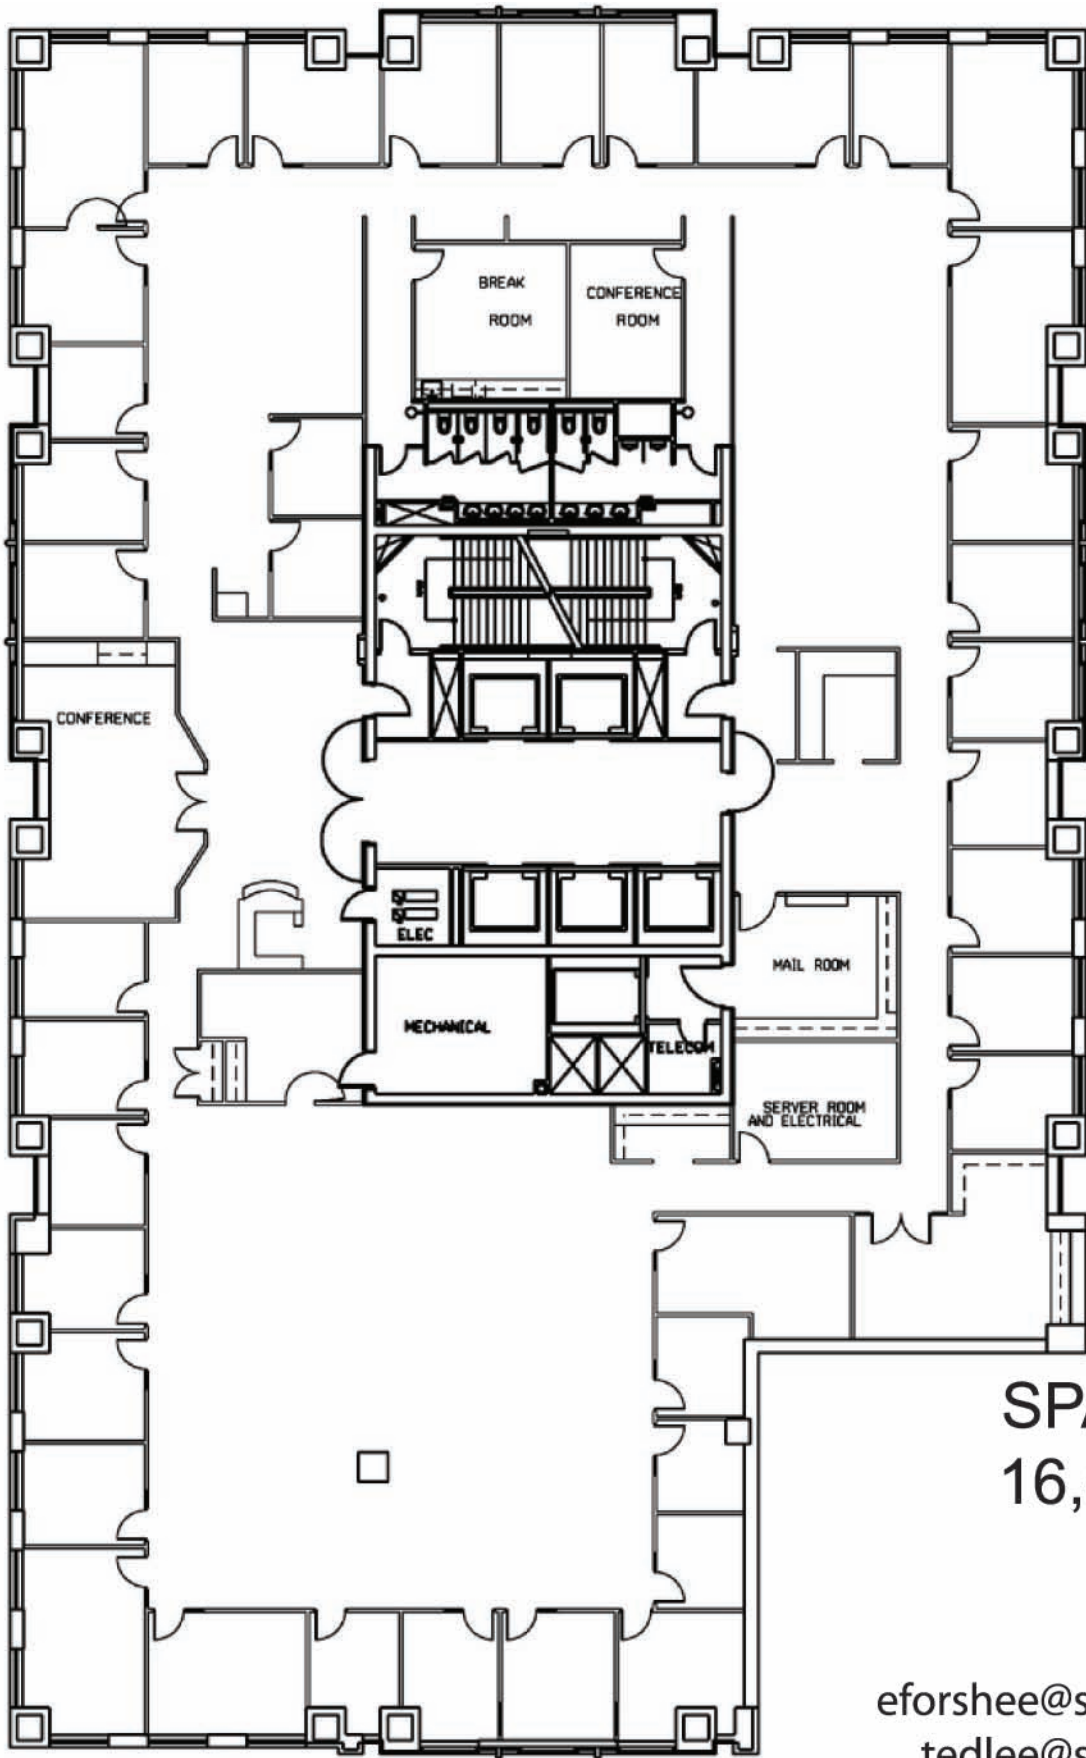

SPECTRUM
PROPERTIES

SPACE AVAILABLE
16,548 Square Feet
24th Floor

Eric Forshee or Ted Lee
eforshee@spectrum-properties.com
tedlee@spectrum-properties.com

704.332.7301

121westtrade.com

121 WEST TRADE

SPECTRUM
PROPERTIES